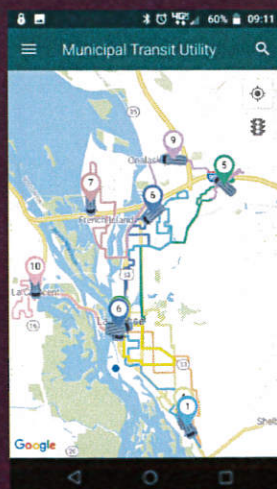

UWL Students Ride For Free!

*Are you having trouble getting around town?
Let the MTU take you where you need to go!*

CHECK OUT OUR NEW APP

**View your bus in
Real Time!**

1. Go to  App Store  Google play
2. Search: City of La Crosse MTU 
3. Download
4. Open – *and start planning your trip today!*

**Click a stop and
see
The next arrival!**

 App Store

 Google play

P: (608) 789-7350 F: (608) 789-7374

 Facebook.com/LaCrosseMTU

www.cityoflacrosse.org/mtu