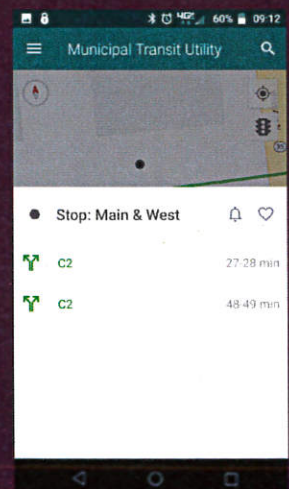

App Store

Google play

P: (608) 789-7350 F: (608) 789-7374

Facebook.com/LaCrosseMTU

www.cityoflacrosse.org/mtu