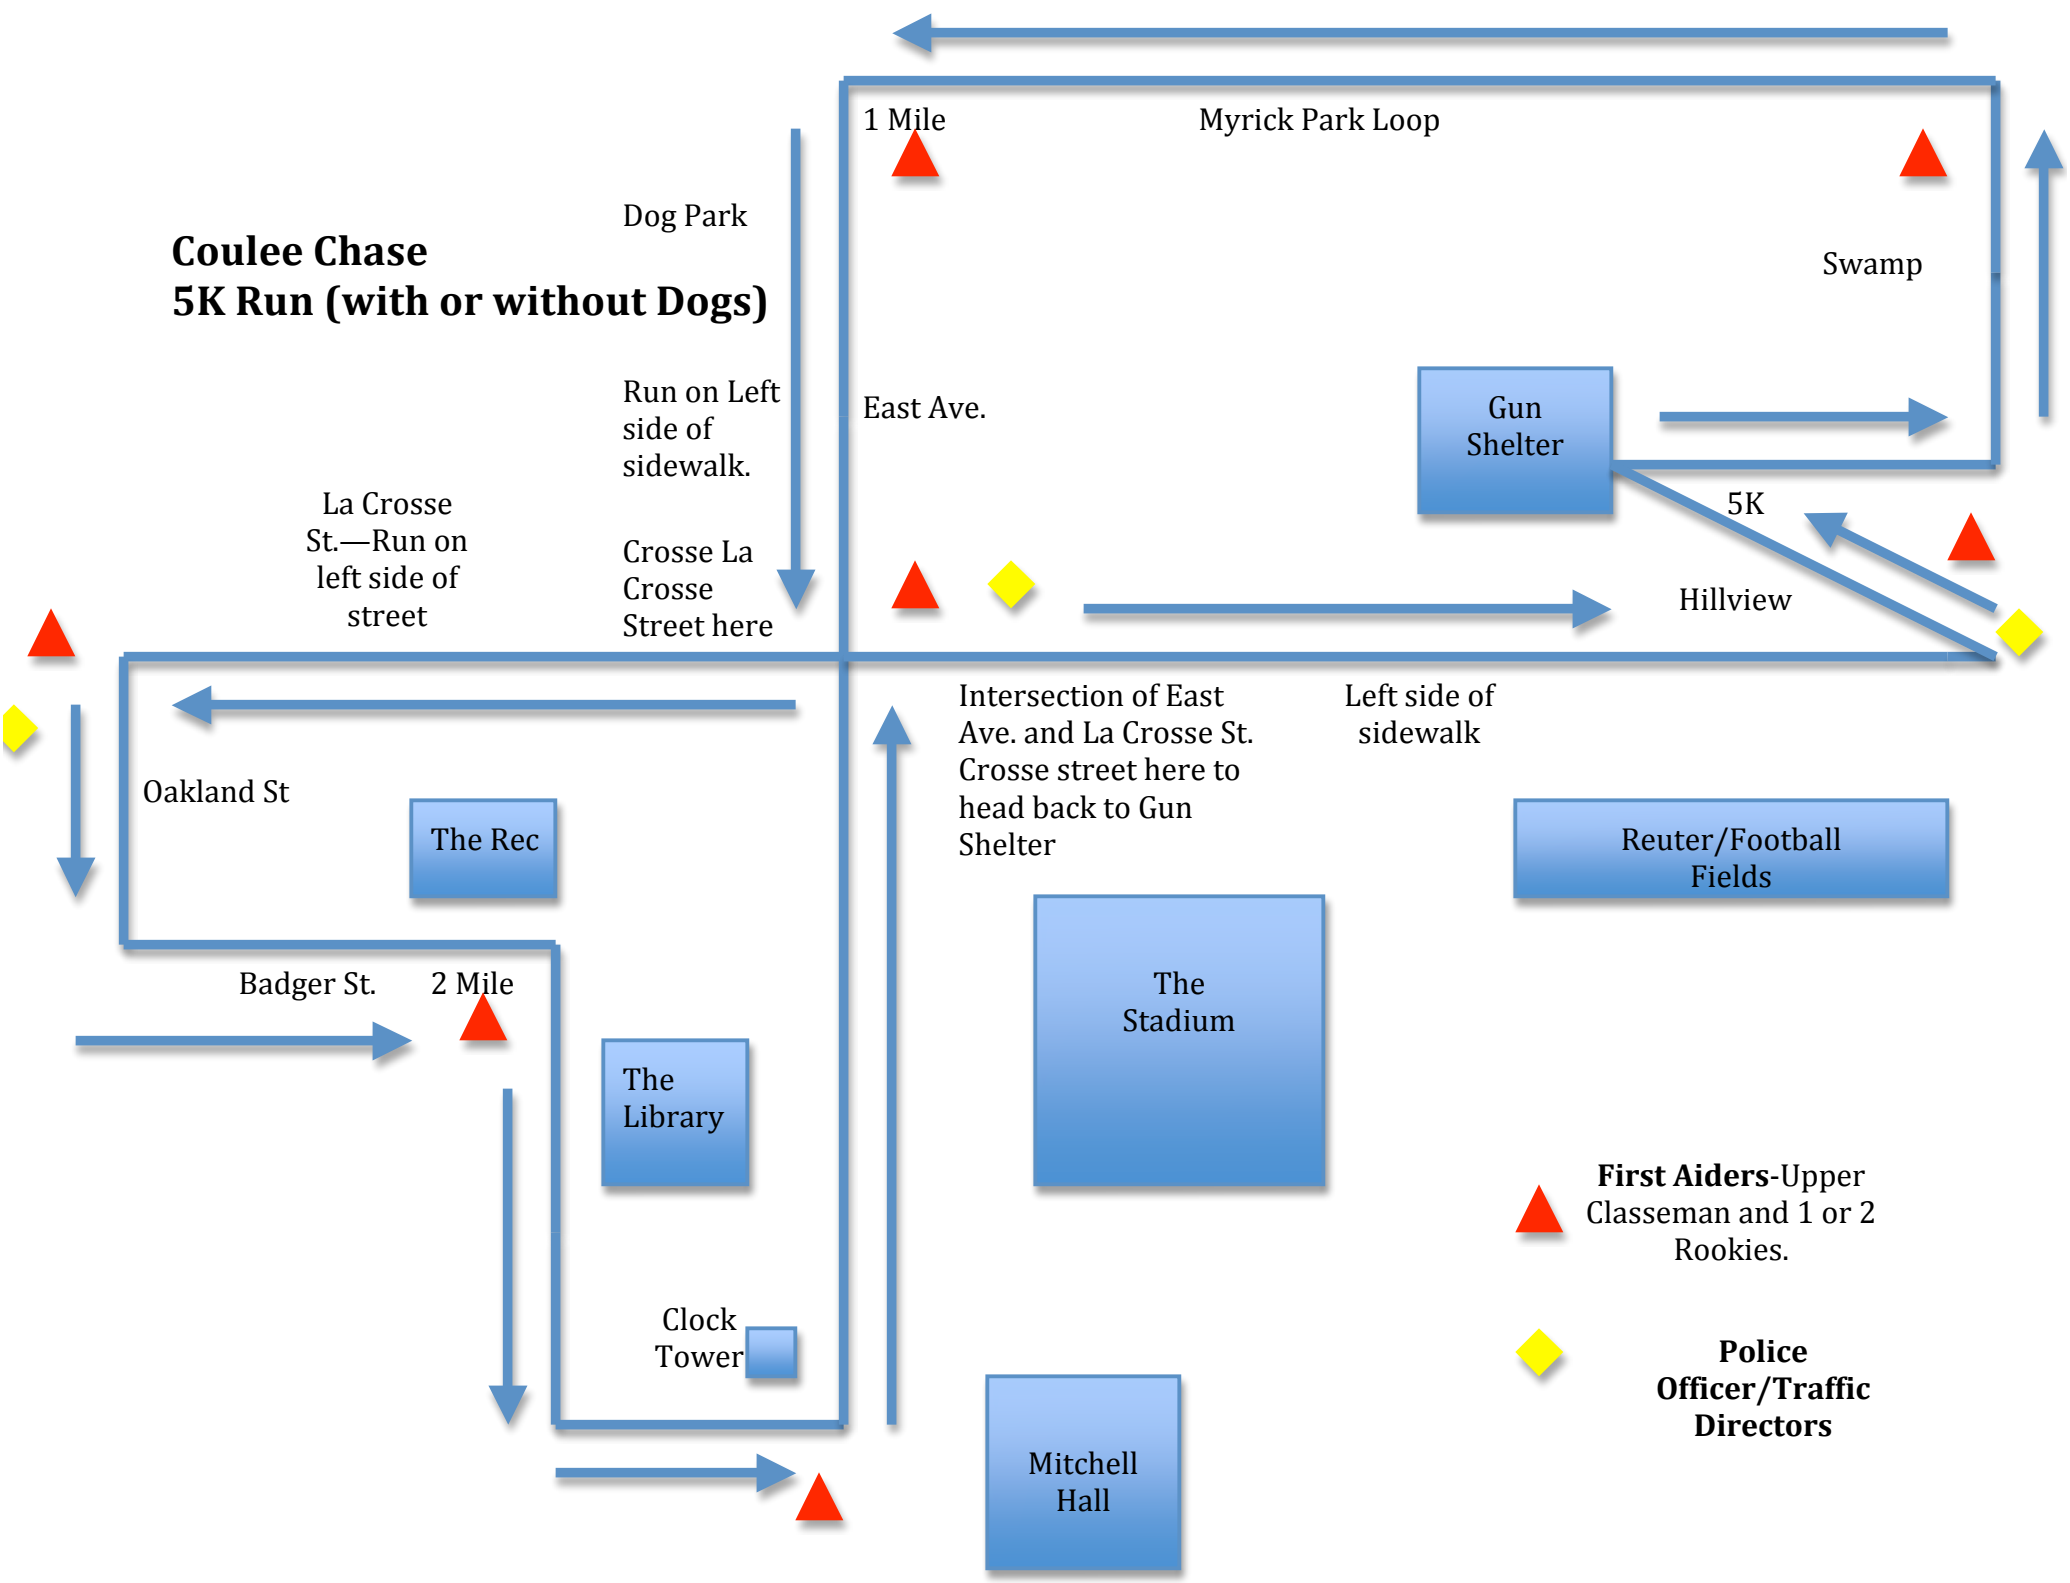

Coulee Chase 5K Run (with or without Dogs)

1 Mile

Myrick Park Loop

Swamp

Dog Park

Run on Left side of sidewalk.

East Ave.

Gun Shelter

5K

Hillview

La Crosse St.—Run on left side of street

Crosse La Crosse Street here

Intersection of East Ave. and La Crosse St. Crosse street here to head back to Gun Shelter

Left side of sidewalk

Oakland St

The Rec

Reuter/Football Fields

Badger St.

2 Mile

The Library

The Stadium

First Aiders-Upper Classeman and 1 or 2 Rookies.

Clock Tower

Mitchell Hall

Police Officer/Traffic Directors