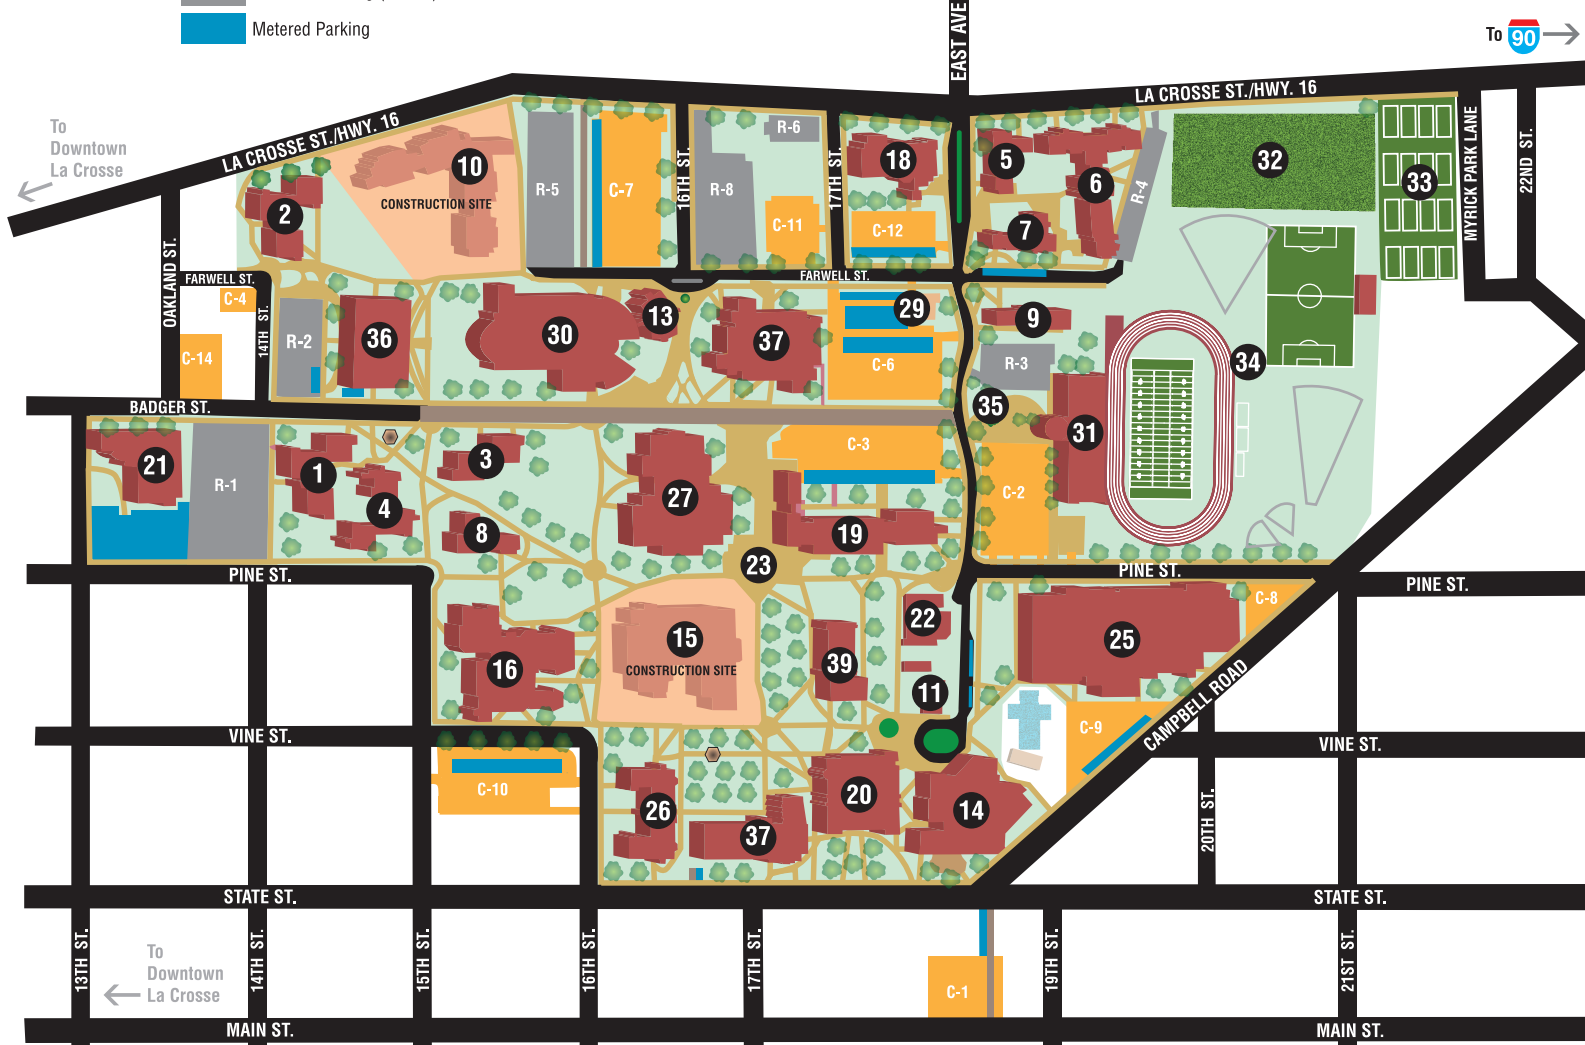

G

F

E

D

C

B

A

- Commuter Parking (C Lots)
- Resident Parking (R Lots)
- Metered Parking

1725 State St. | La Crosse, WI 54601

RESIDENCE HALLS

- **1 Angell Hall — C2
- *2 Coate Hall — D2
- **3 Drake Hall — C3
- 4 Hutchison Hall — C2
- 5 Laux Hall — E6
- *6 Reuter Hall — E6
- *7 Sanford Hall — E6
- *8 Wentz Hall — D6
- *9 White Hall — C3
- *10 New Residence Hall (Fall 2011) — E3**

OTHER FACILITIES

- *11 Archaeology Center and Laboratories — B5
- 12 Baseball/Softball Fields — G3
- **13 Campus Child Center — D4
- *14 Cartwright Center — A5
- *15 Centennial Hall (Fall 2011) — B4**
- *16 Center for the Arts — B3
- 17 Challenge and Ropes Course — F3
- *18 Cleary Alumni & Friends Center (Admissions Office) — E5
- *19 Cowley Hall of Science — C5
- *20 Graff Main Hall — A5
- *21 Health Science Center — C1
- 22 Heating Plant — B5
- 23 Hoeschler Tower — B4
- *24 Maintenance Building/Campus Stores — G5
- *25 Mitchell Hall — B6
- *26 Morris Hall — A4
- *27 Murphy Library — C4
- *28 North Campus Field and Equipment Building — G4
- *29 Police Services — D5
- *30 Recreational Eagle Center — D3
- *31 Roger Harring Stadium at Veterans Memorial Field Sports Complex — C6
- 32 Student Recreation Fields — G1, E7
- 33 Tennis Courts — D8
- 34 Veterans Memorial Field Sports Complex (football, practice, soccer, track and field) — D7
- 35 Veterans Memorial Monument — C6
- *36 Whitney Center — D2
- *37 Wing Technology Center — A4
- *38 W. Carl Wimberly Hall — D4
- *39 Wittich Hall — B5

*Handicapped accessible
**Limited accessibility

1

2

3

4

5

6

7