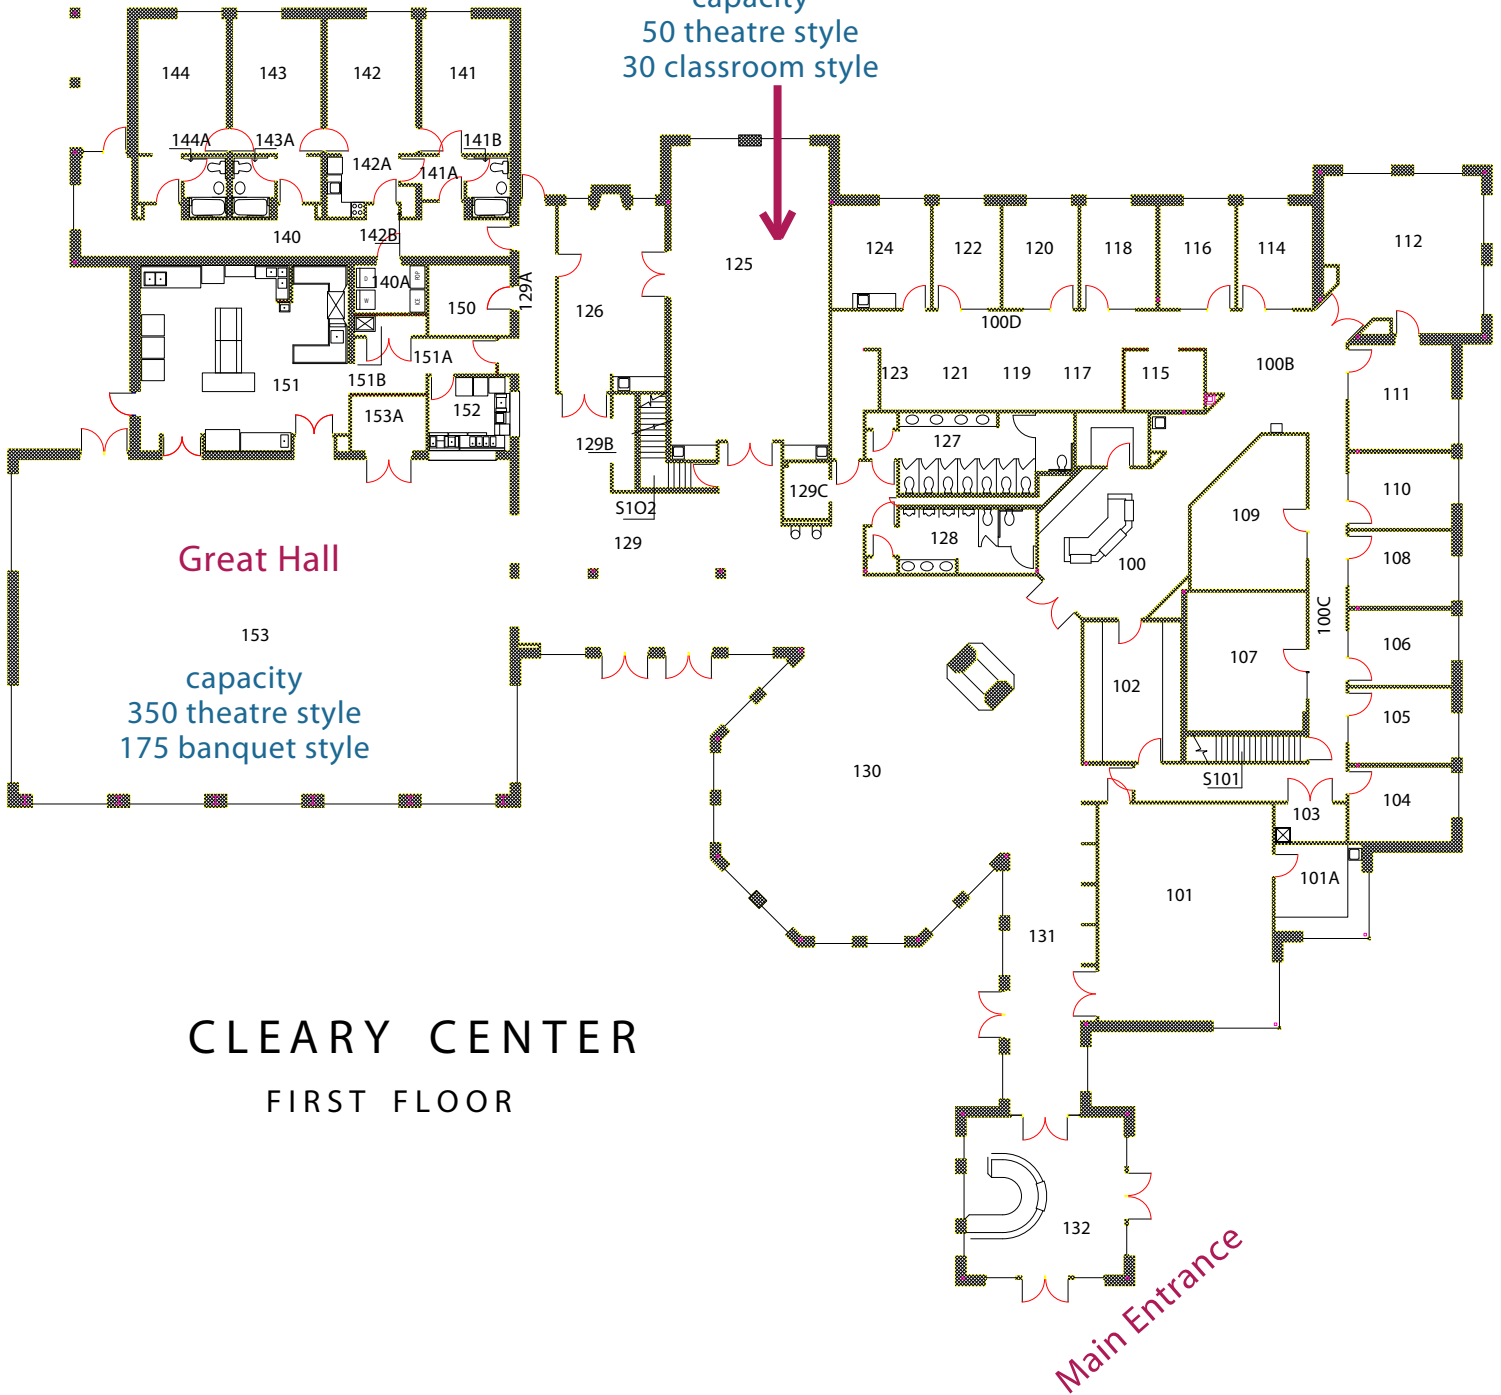

Conference Room
capacity
50 theatre style
30 classroom style

CLEARY CENTER
FIRST FLOOR