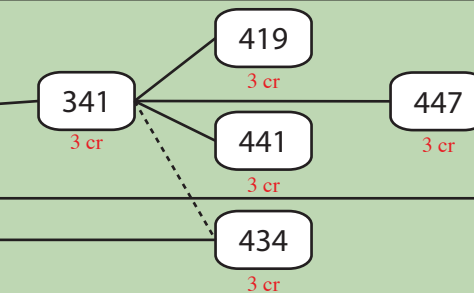

UW-La Crosse Chemistry - Environmental: Course Progressions

Math (MTH):

Physics: (PHY)

Math Track: (13 credits required)

Chemistry and Biochemistry: (CHM)

Environments Track: (13 credits required)

Biology: (BIO)