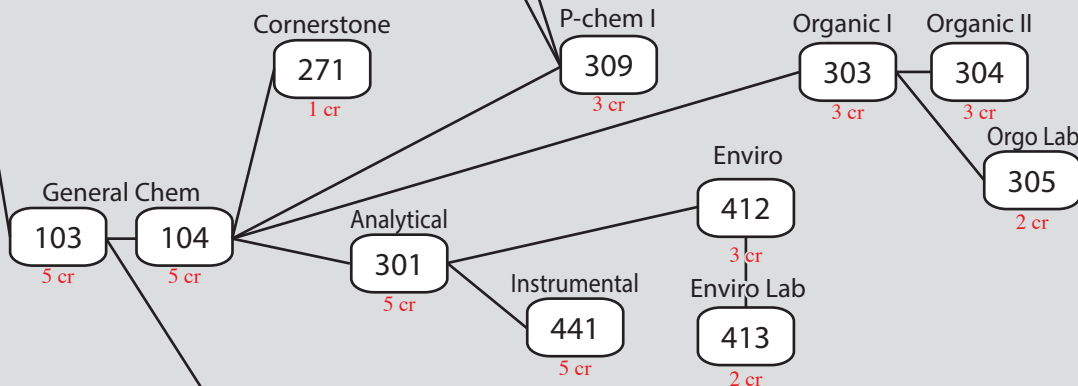

UW-La Crosse Chemistry - Environmental: Course Progressions

Math (MTH):

Physics: (PHY)

Math Track: (13 credits required)

Chemistry and Biochemistry: (CHM)

Environments Track: (13 credits required)

Biology: (BIO)

Microbiology: (MIC)

Geography: (ESC/GEO)

Key:

Prerequisites:

— Required Recommended

Courses:

100 Required

100 Prerequisite