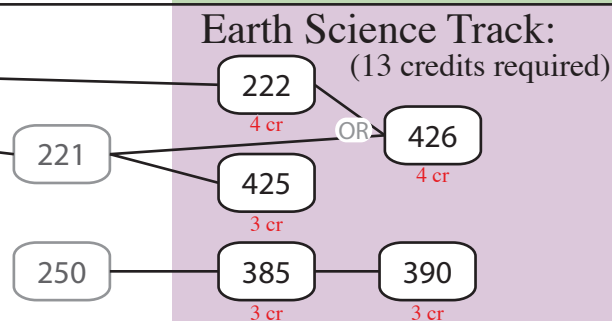

UW-La Crosse Chemistry - Environmental: Course Progressions

Math (MTH):

Physics: (PHY)

Math Track: (13 credits required)

Chemistry and Biochemistry: (CHM)

Environments Track: (13 credits required)

Biology: (BIO)

Microbiology: (MIC)

Geography: (ESC/GEO)

Key:

Prerequisites:

— Required Recommended

Courses:

100 Required

100 Prerequisite