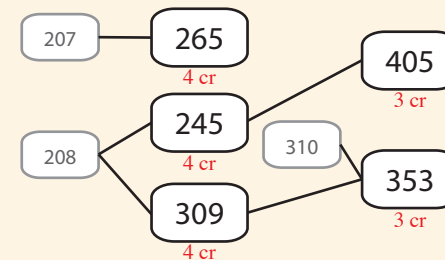

UW-La Crosse Chemistry - Environmental: Course Progressions

Math (MTH):

Physics: (PHY)

Math Track: (13 credits required)

Chemistry and Biochemistry: (CHM)

Environments Track: (13 credits required)

Biology: (BIO)

Microbiology: (MIC)

Geography: (ESC/GEO)

Key:

Prerequisites:

— Required Recommended

Courses:

100 Required

100 Prerequisite