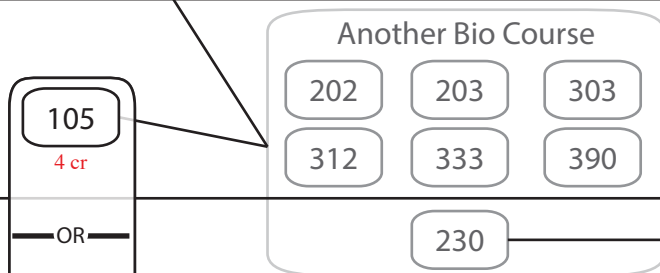

UW-La Crosse Chemistry - Environmental: Course Progressions

Math (MTH):

Physics: (PHY)

Math Track: (13 credits required)

Chemistry and Biochemistry: (CHM)

Environments Track: (13 credits required)

Biology: (BIO)

Microbiology: (MIC)

Geography: (ESC/GEO)

Key:

Prerequisites:

— Required Recommended

Courses:

100 Required

100 Prerequisite