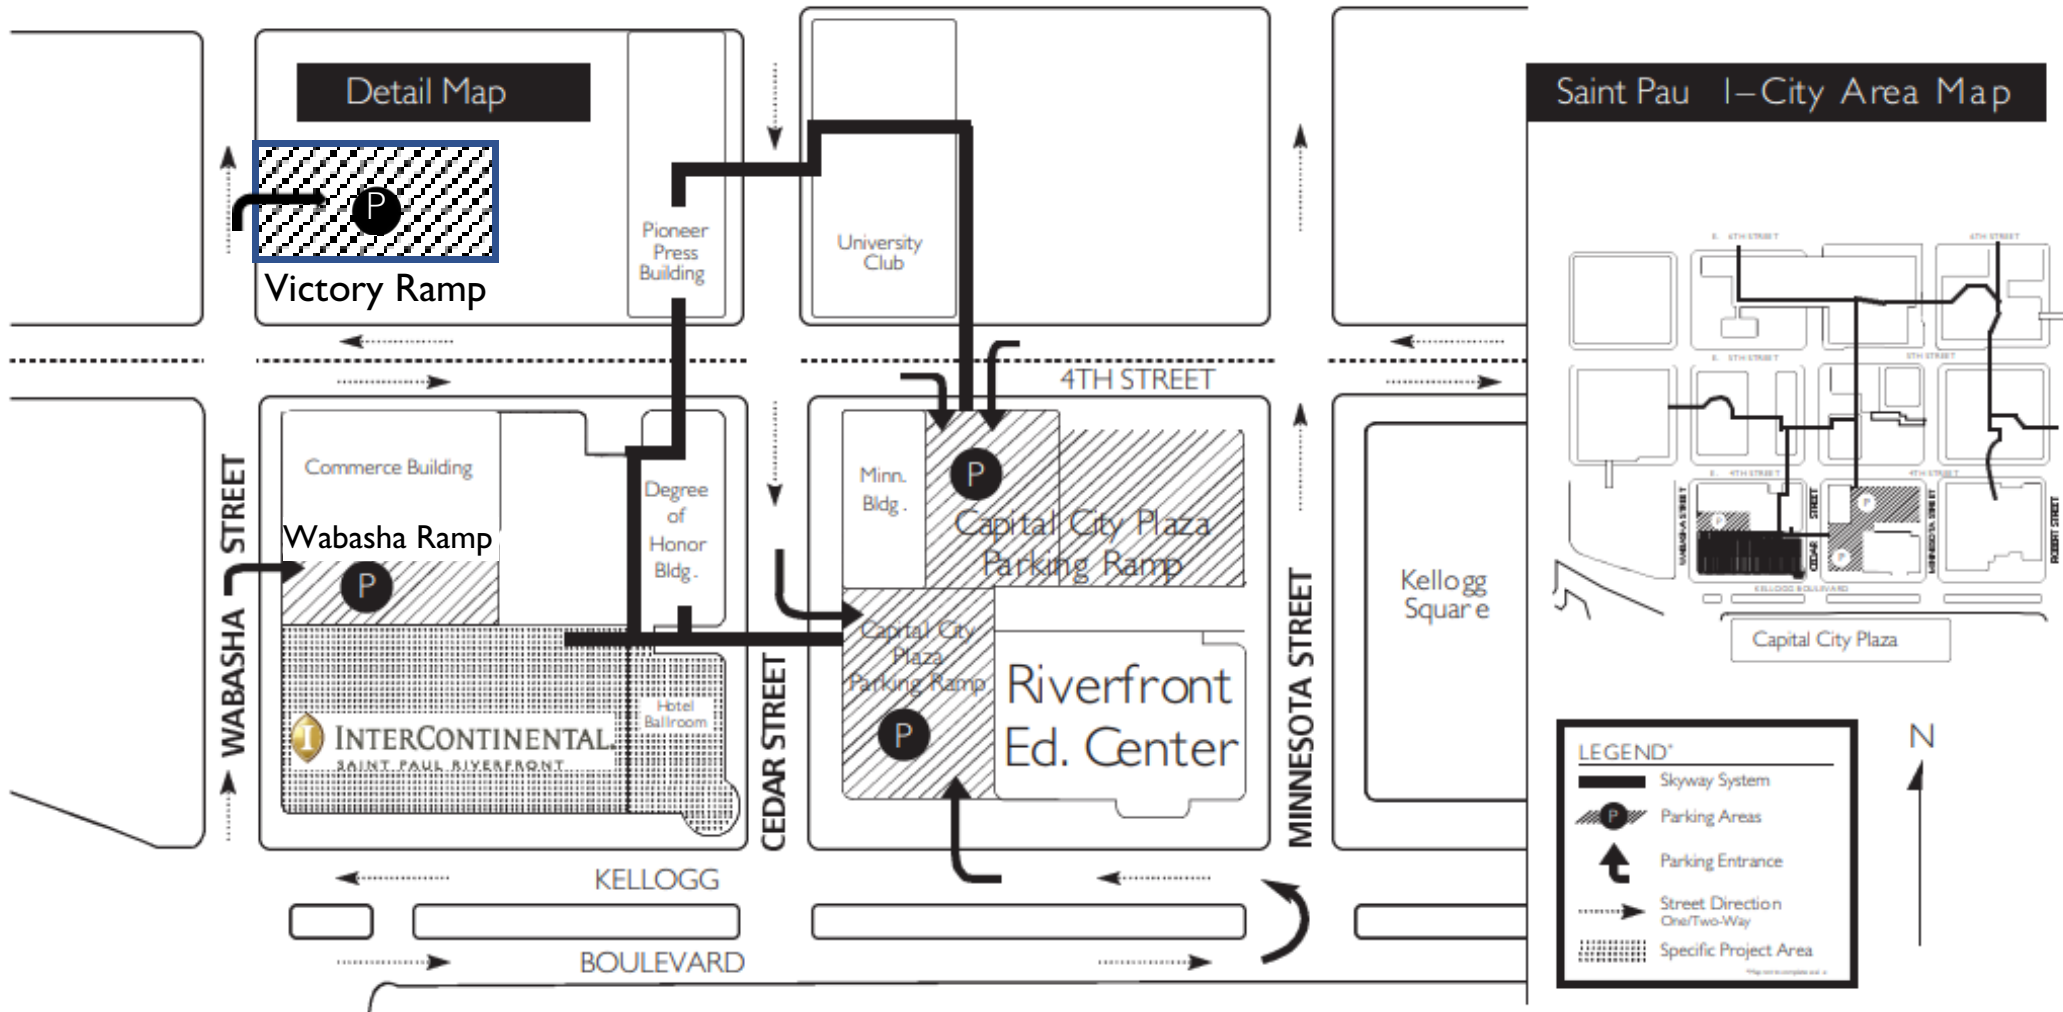

# InterContinental Saint Paul Riverfront Parking Map

11 East Kellogg Boulevard Saint Paul, MN 55101 (651) 292-1900

## Directions to the InterContinental Saint Paul Riverfront and local parking options:

**From Minneapolis:** I-94 East to Marion Street exit. Marion St. becomes Kellogg Blvd. Follow Kellogg Blvd. to parking ramps.

**From Wisconsin:** I-94 West to Kellogg Blvd. Take a left on Kellogg Blvd. to parking ramps.

**Wabasha Ramp:** Valet Service from the Hotel Entrance

**Victory Ramp:** Self-Parking one-half block north of hotel  
(Enter on Wabasha Street)

**Capitol City Plaza Ramp:** Self-Parking one block east of hotel  
(Enter on Kellogg Blvd. or 4th Street)