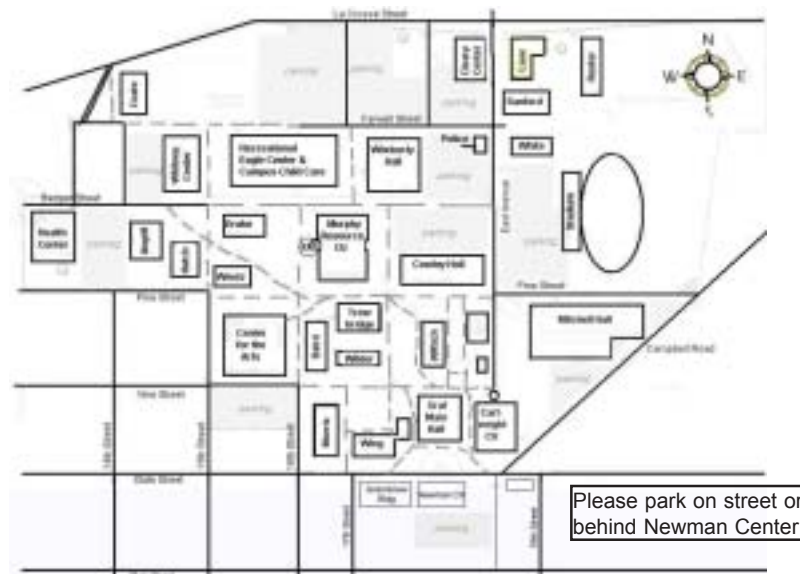

Saturday, November 6

1:00 p.m.

247 Graff Main Hall, UW-L

Featuring keynote address and community professionals

See inside for details - RSVP requested

Students *practical advice from professionals*
practice your networking and etiquette skills
Parents/Guardians *support your child's career exploration*
help prepare her or him for college success

Rides will be provided for UB students
from and back to Sparta County Kitchen, 741 Avon Rd.
leave at 12:15 p.m., return approximately 4:00 p.m.