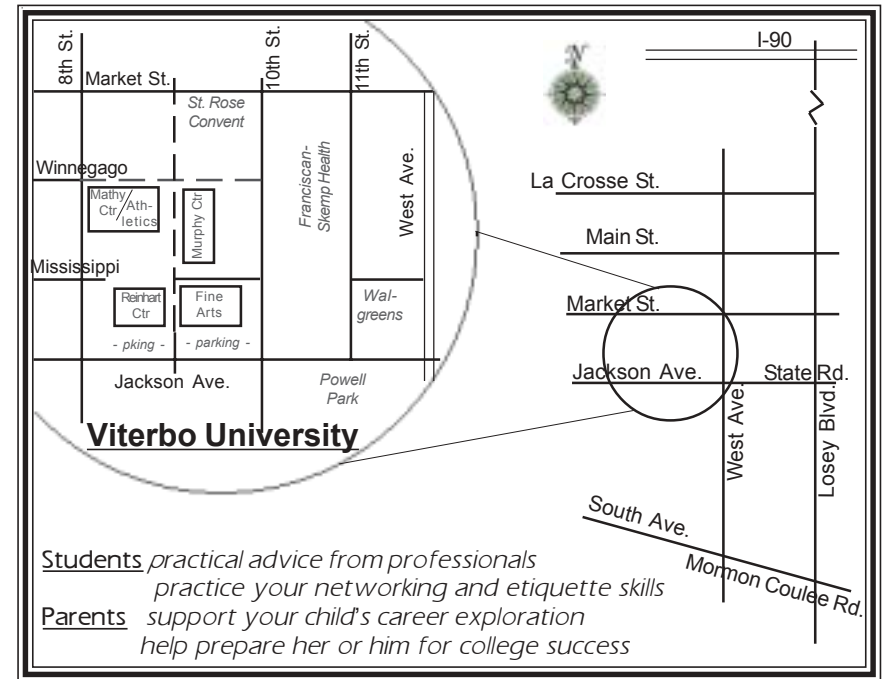

Upward Bound
176 Murphy Resource Center
UW-La Crosse
La Crosse, WI 54601
<http://www.uwlax.edu/upbound>
608 785-8539

Upward Bound students and parents are invited to our

Twenty-sixth annual

Career Day

Saturday, November 14

2:00 p.m.

Viterbo University
(D.B. and Marge Reinhart Center Room 127)

(Jackson Avenue between 8th & 9th Streets)

*Featuring keynote address and community professionals
(followed by dinner at Viterbo University)*

See inside for details - RSVP requested

For over twenty years, Upward Bound has provided this opportunity for students to explore careers by talking with area professionals. Career Day guests will discuss the workplace of the future, preparing a good resume, job interviews and much more

Please RSVP by November 6 (mail card by November 2!)
or online at www.uwlax.edu/upbound/cdform.htm by 11/6

Rides will be provided for UB students
from and back to Sparta County Kitchen, 741 Avon Rd.

leave at 1:00 p.m., return approximately 6:30 p.m.