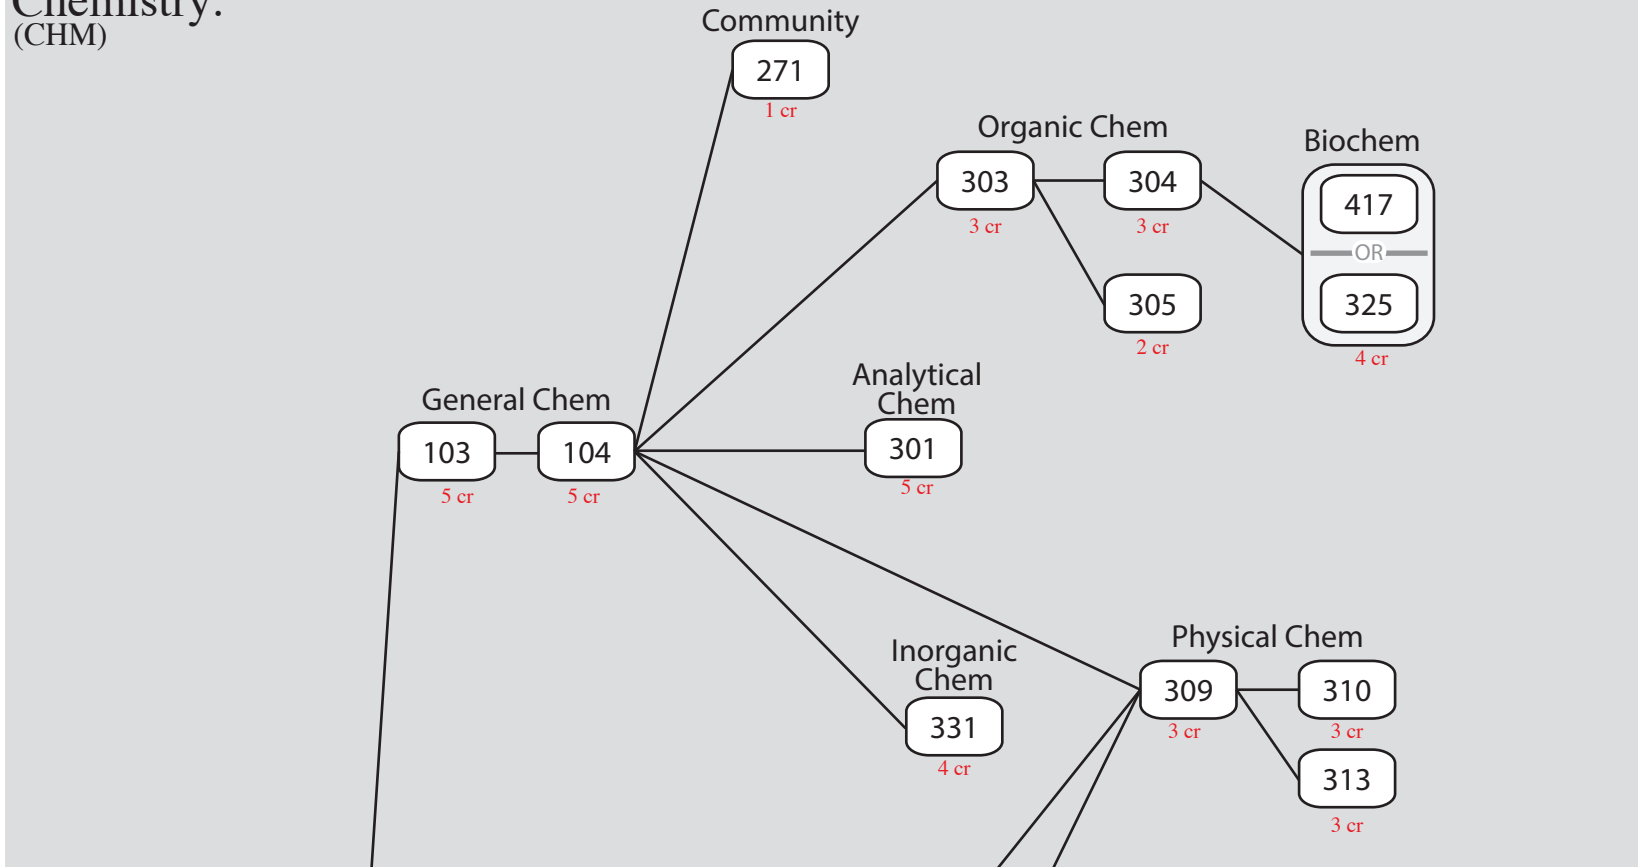

# UW-La Crosse Chemistry Degree: Course Progressions

## Chemistry: (CHM)

## Lab Electives: (2 lab credits required)

- 314      405
- 419      424
- 441      461
- 499