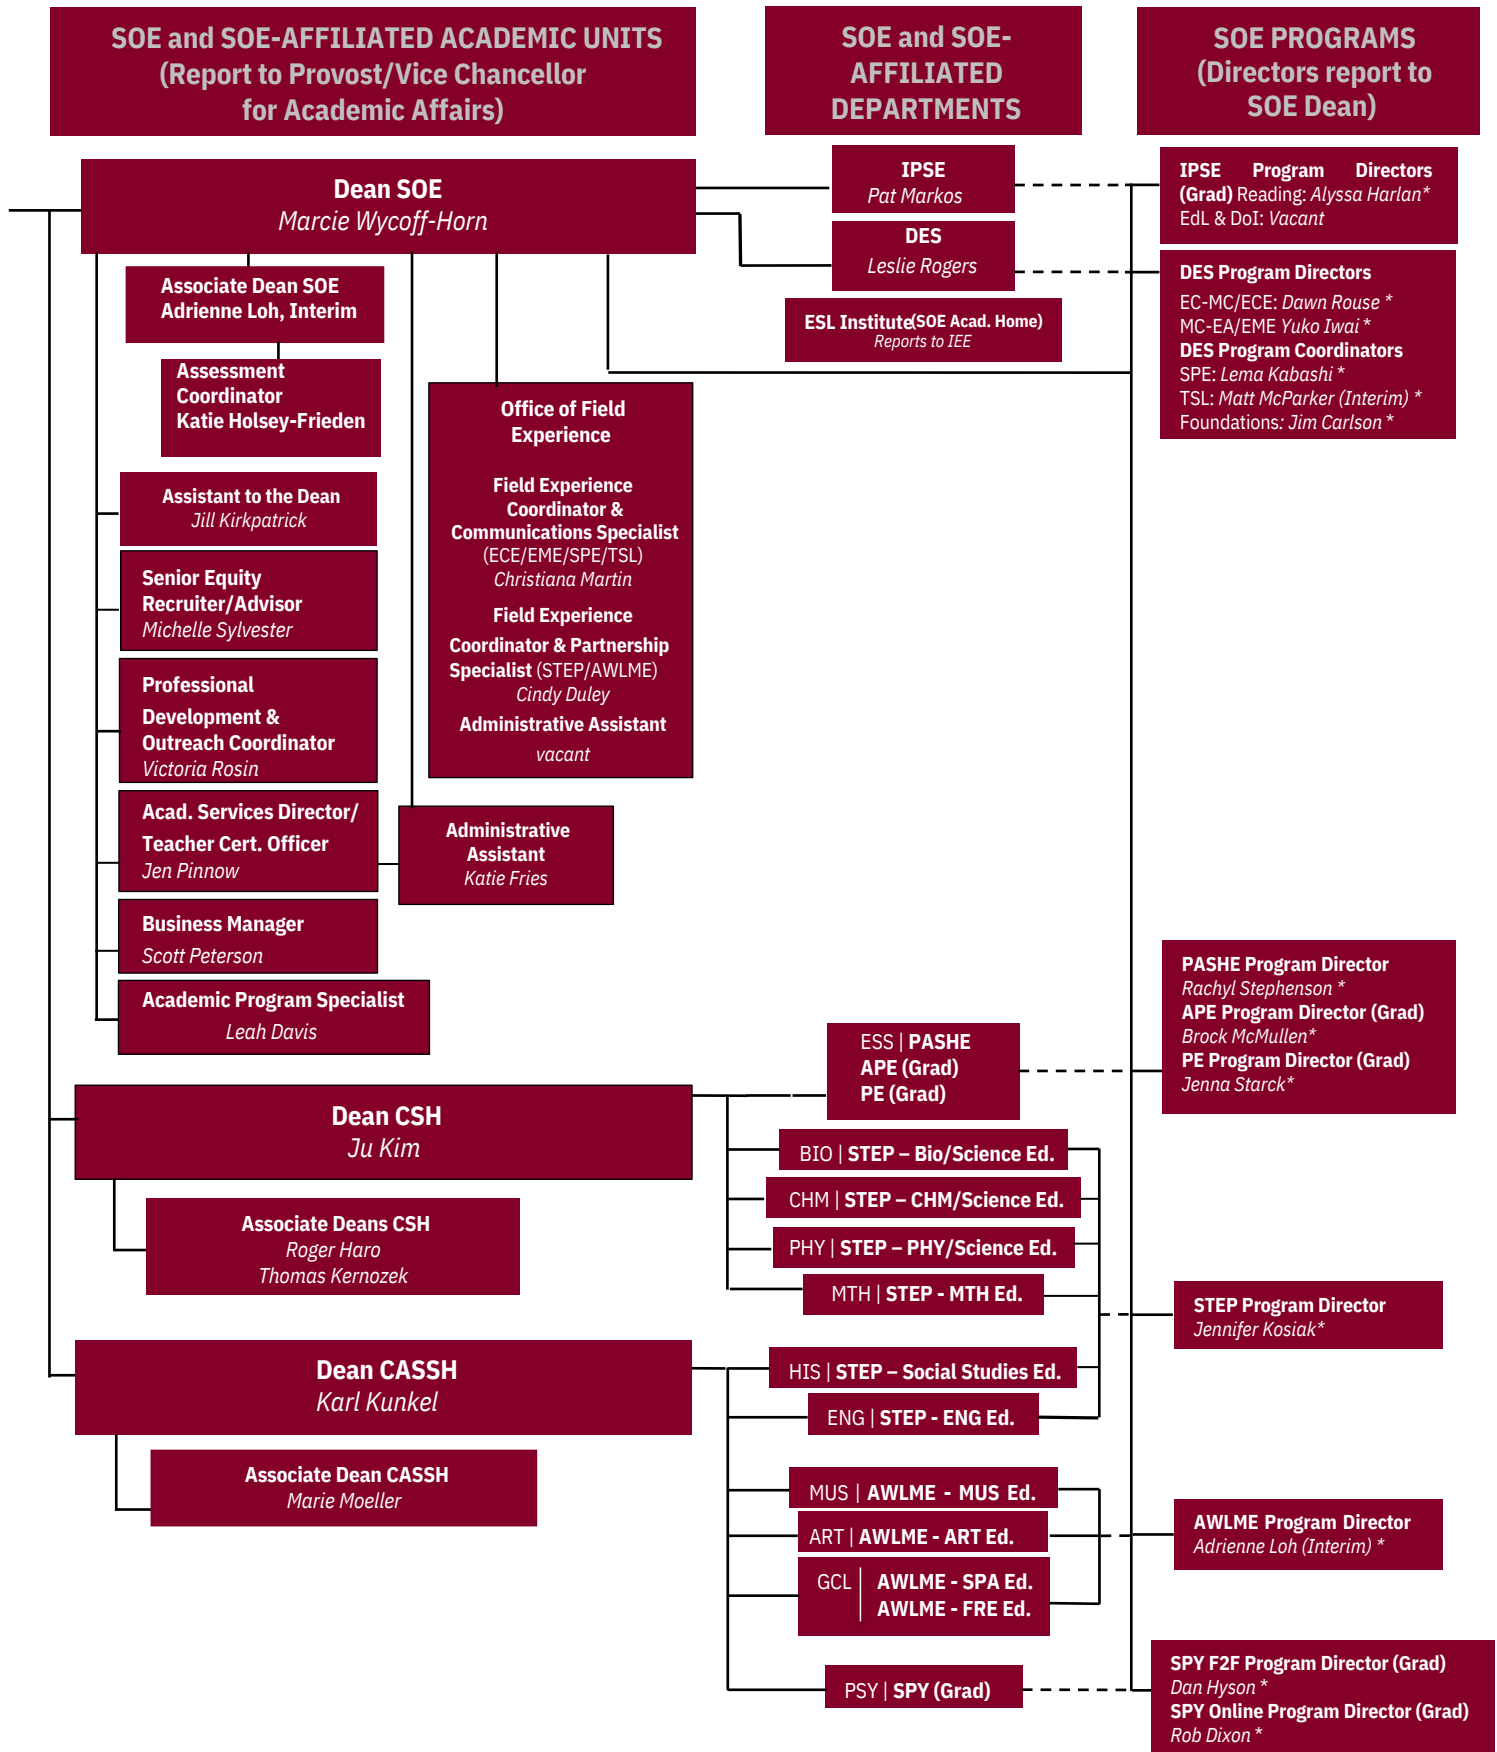

UW – LA CROSSE SCHOOL OF EDUCATION (SOE) ORGANIZATIONAL CHART

*Indicates member of School of Education Leadership (SOEL) Team Member
<https://www.uwlax.edu/soe/about-us/soe-leadership-team/>