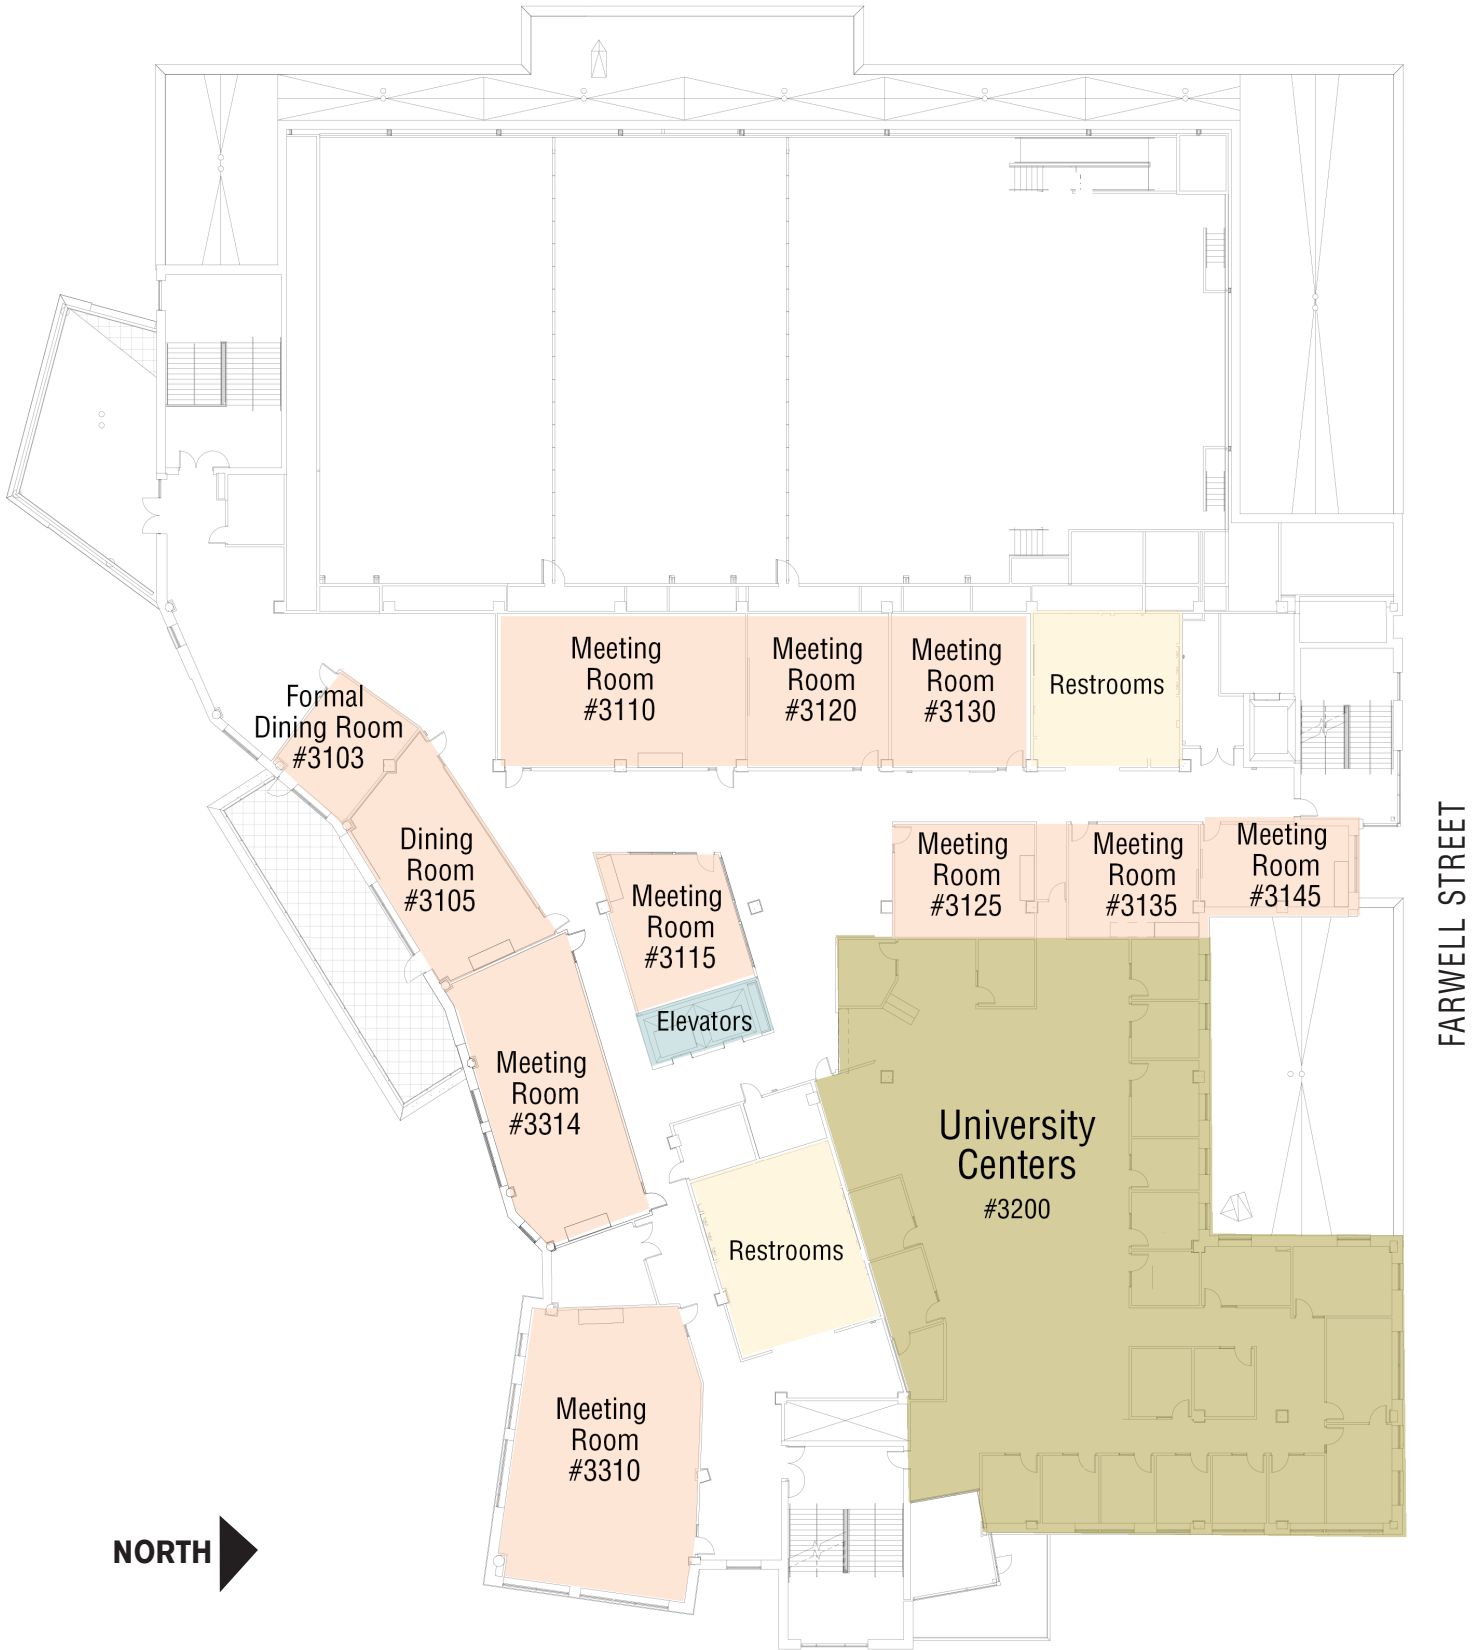

UNIVERSITY OF WISCONSIN-LA CROSSE

STUDENT UNION THIRD FLOOR

EAST AVENUE NORTH