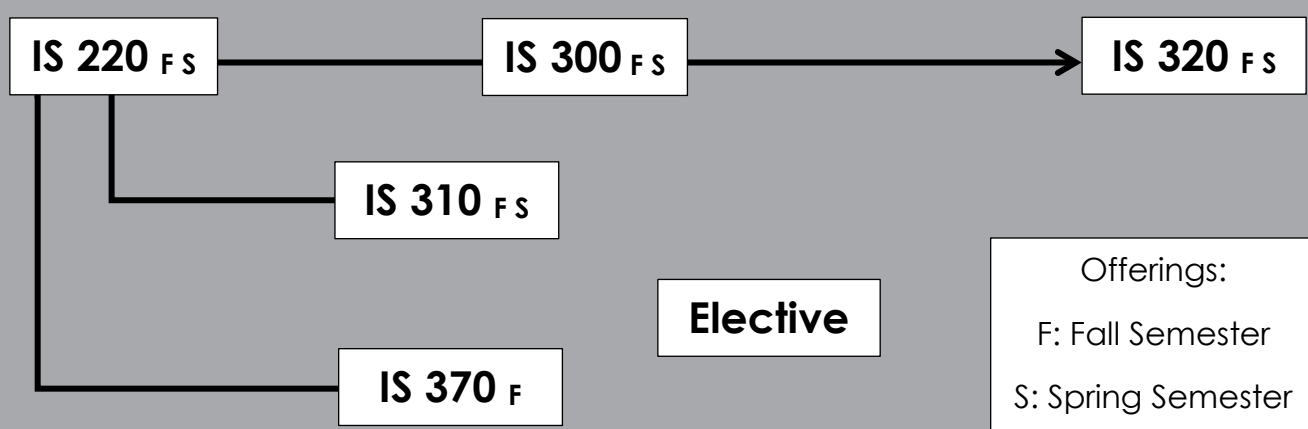

Minor Requirements

Apply for the IS minor @ <https://www.uwlax.edu/information-systems/>

To apply for the IS minor, you must declare a major, complete IS 220 with a "C" or better, and earn a minimum 2.50 cumulative GPA.

Once accepted into the minor you will receive an acceptance letter with the name of your advisor. You may also find the name of your advisor in WINGS.

Course Progression and Scheduled Offerings

Curriculum

Core	
IS 220	Information Systems for Business Management
IS 300	Data Analytics for Business Problem Solving and Decision Making
IS 310	IS in Networked Environments: Technical Foundation & Applications
IS 320	Enterprise Systems for Decision Making and Data Analytics
IS 370 or IS 401	Healthcare Systems: Analysis and Design Management Information Systems: Analysis and Design

Electives (Choose One)
ACC 327, CS 120, IS 330, IS 340, IS 360, IS 405, IS 410, IS 420, MGT 395

Check out the catalog for more information:

<http://catalog.uwlax.edu/undergraduate/information-systems/>

Apply to the minor [uwlax.edu/is](https://www.uwlax.edu/is)