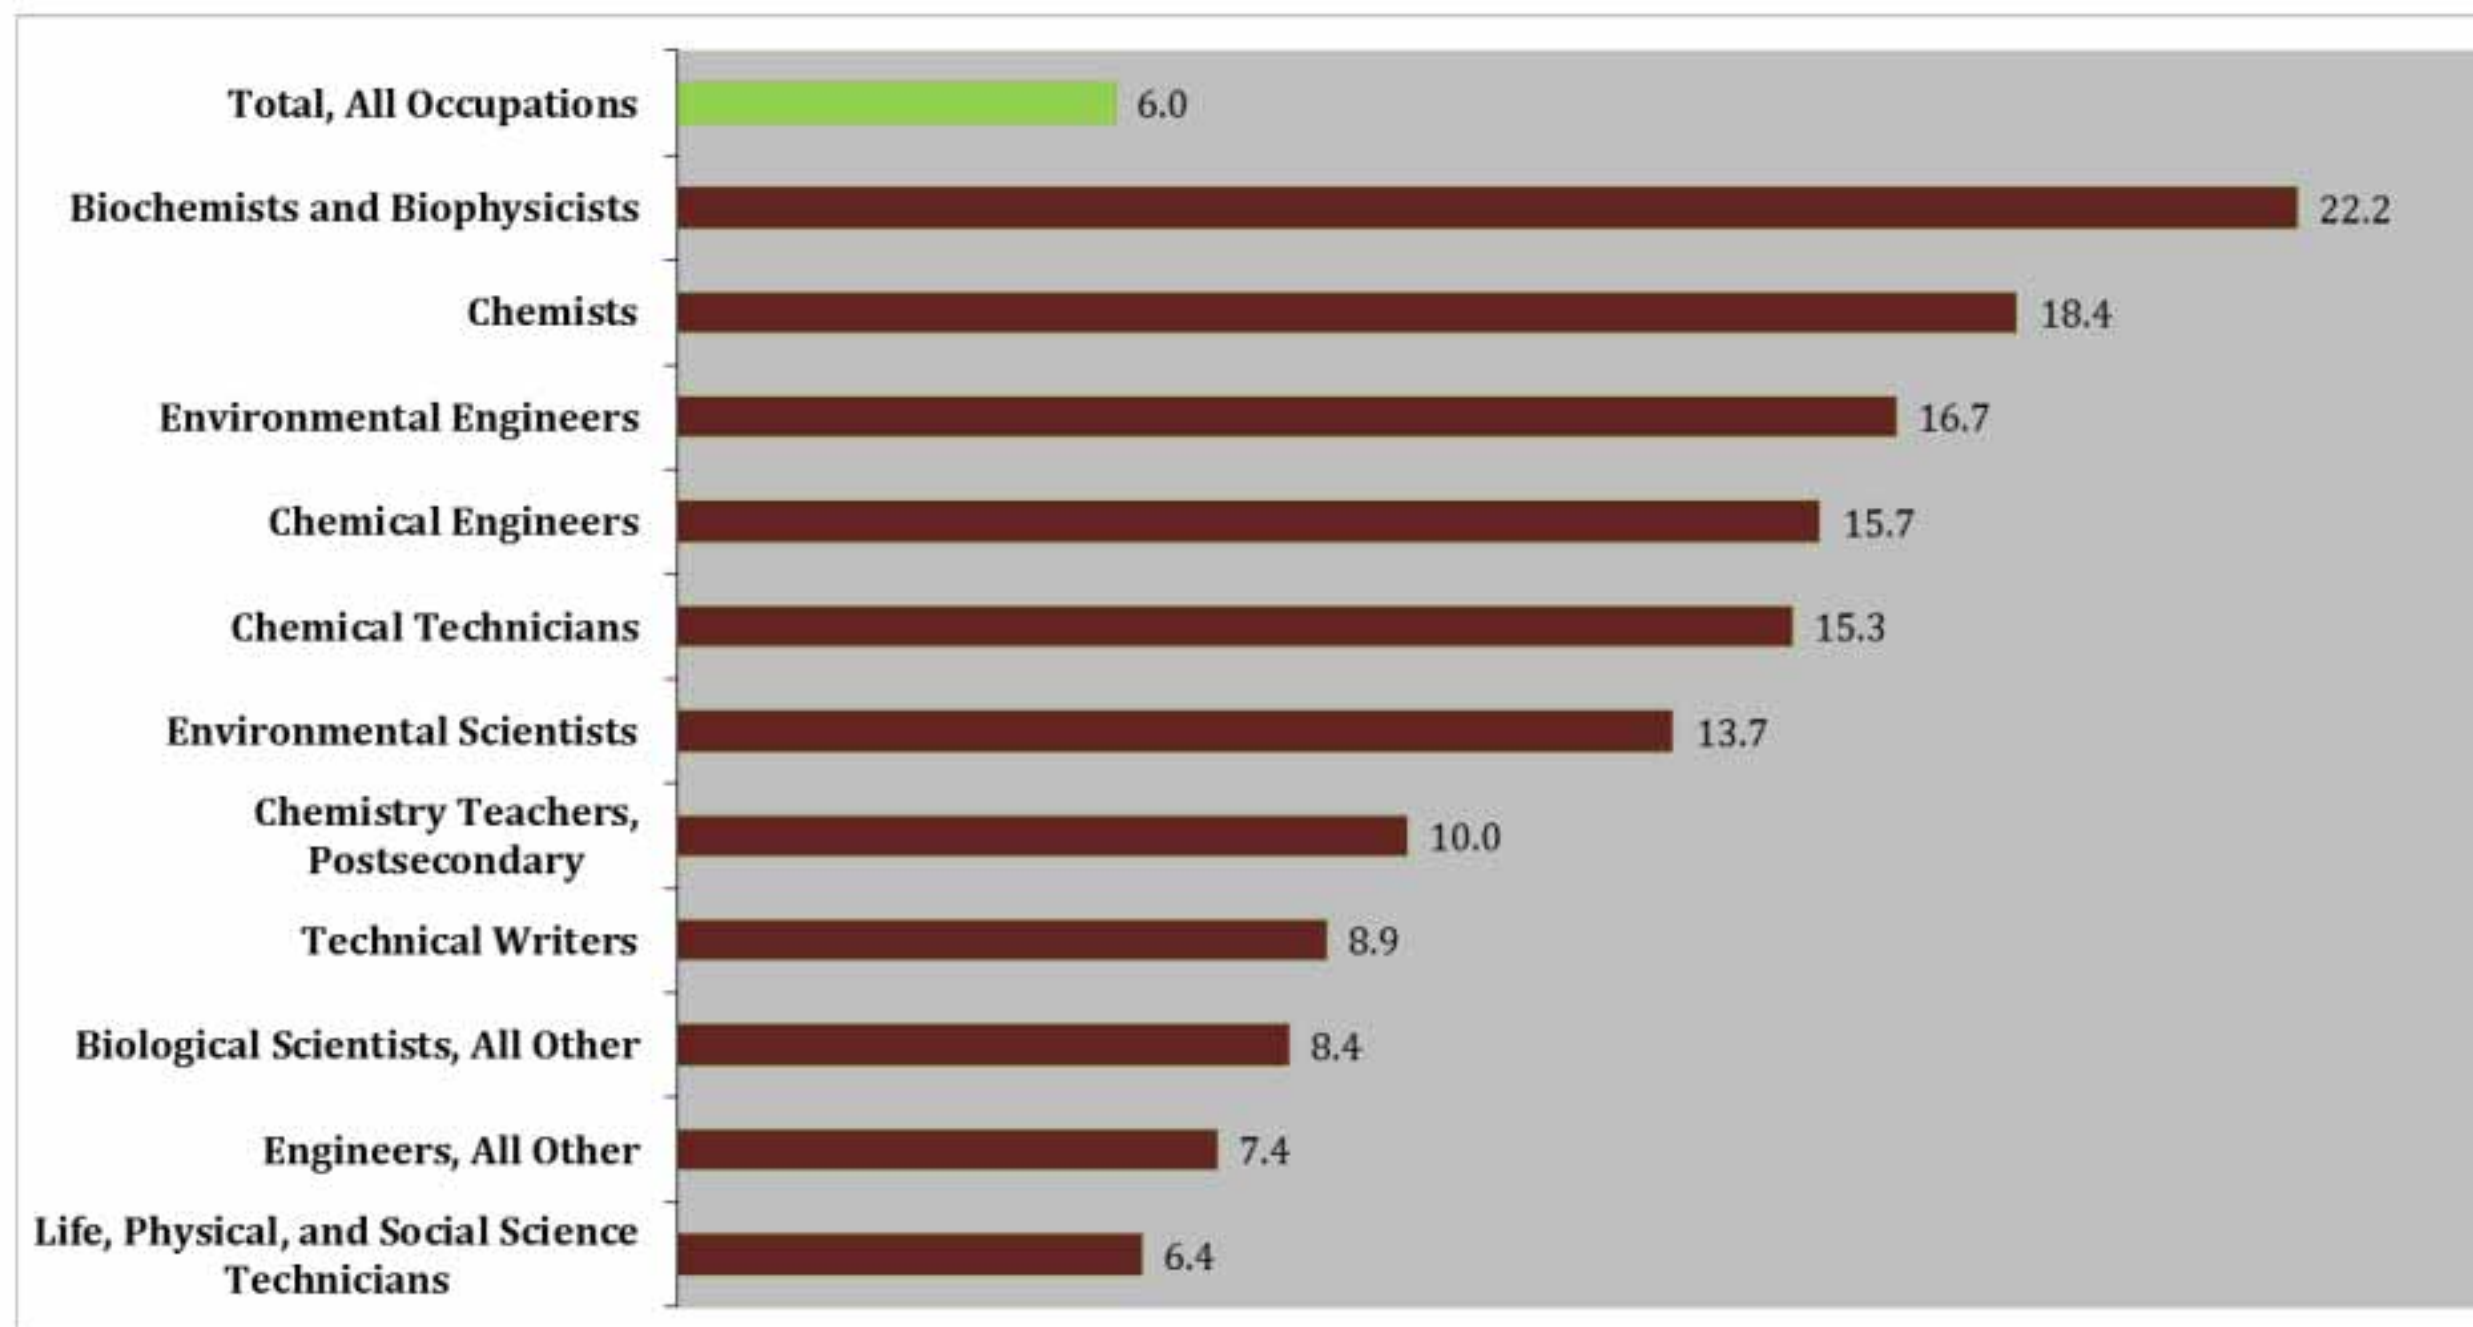

Wisconsin's Long-Term Employment Projections, 2014-24

*Growth Rates for Selected Chemistry Related Occupations**

**Occupations with more than 500 employment in 2014.*