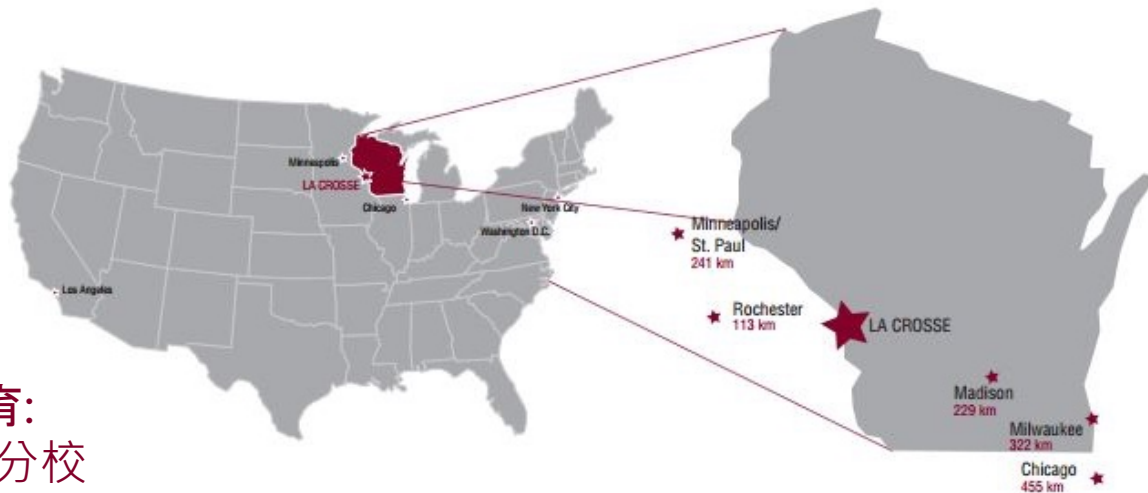

WELCOME 欢迎

City population 人口
~52,000

UWL student population 大学学生人口
~11,000

CAMPUS LOCATION | La Crosse, WI 拉克罗斯|威斯康星

Home of Industry 企业家/制造

- Trane Company,
- Cox Automotive, Covance
- Ingersoll Rand

Three regional colleges & universities 高等教育:

- UW-La Crosse 威斯康星大学拉克罗斯分校
- Viterbo University
- Western Technical College

Medical Hub 一 医疗中心

- Mayo Health System
- Gundersen Health System

LA CROSSE | WISCONSIN | FAST FACTS

拉克罗斯|威斯康星

Green Space (绿色空间)

- 1,400 acres of public space = 45 parks (公园)

Safe (安全)

- #2 in top 10 safest metros in the Midwest
- Top 10 places to live in the U.S.
- 低犯罪率-安全城市!
- 在中西部前10安全城市中排列第2

Easily Accessible (公共交通)

- Air travel – local airport
- Amtrak – local train station
- Bus Services

UWL -- Top Ranked University

Founded: 1909

成立

- #1 comprehensive public university in Wisconsin**
- **Strong academic profile**

UNIVERSITY OF WISCONSIN – LA CROSSE 威斯康星大学拉克罗斯分校

Current enrollment
现有生

Total enrollment: 10,408 students