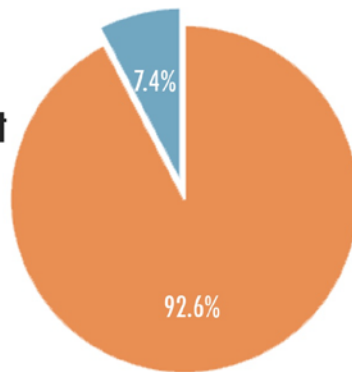

UWL -- Top Ranked University

Founded: 1909

成立

- #1 comprehensive public university in Wisconsin**
- **Strong academic profile**

UNIVERSITY OF WISCONSIN – LA CROSSE 威斯康星大学拉克罗斯分校

Current enrollment
现有生

Total enrollment: 10,408 students