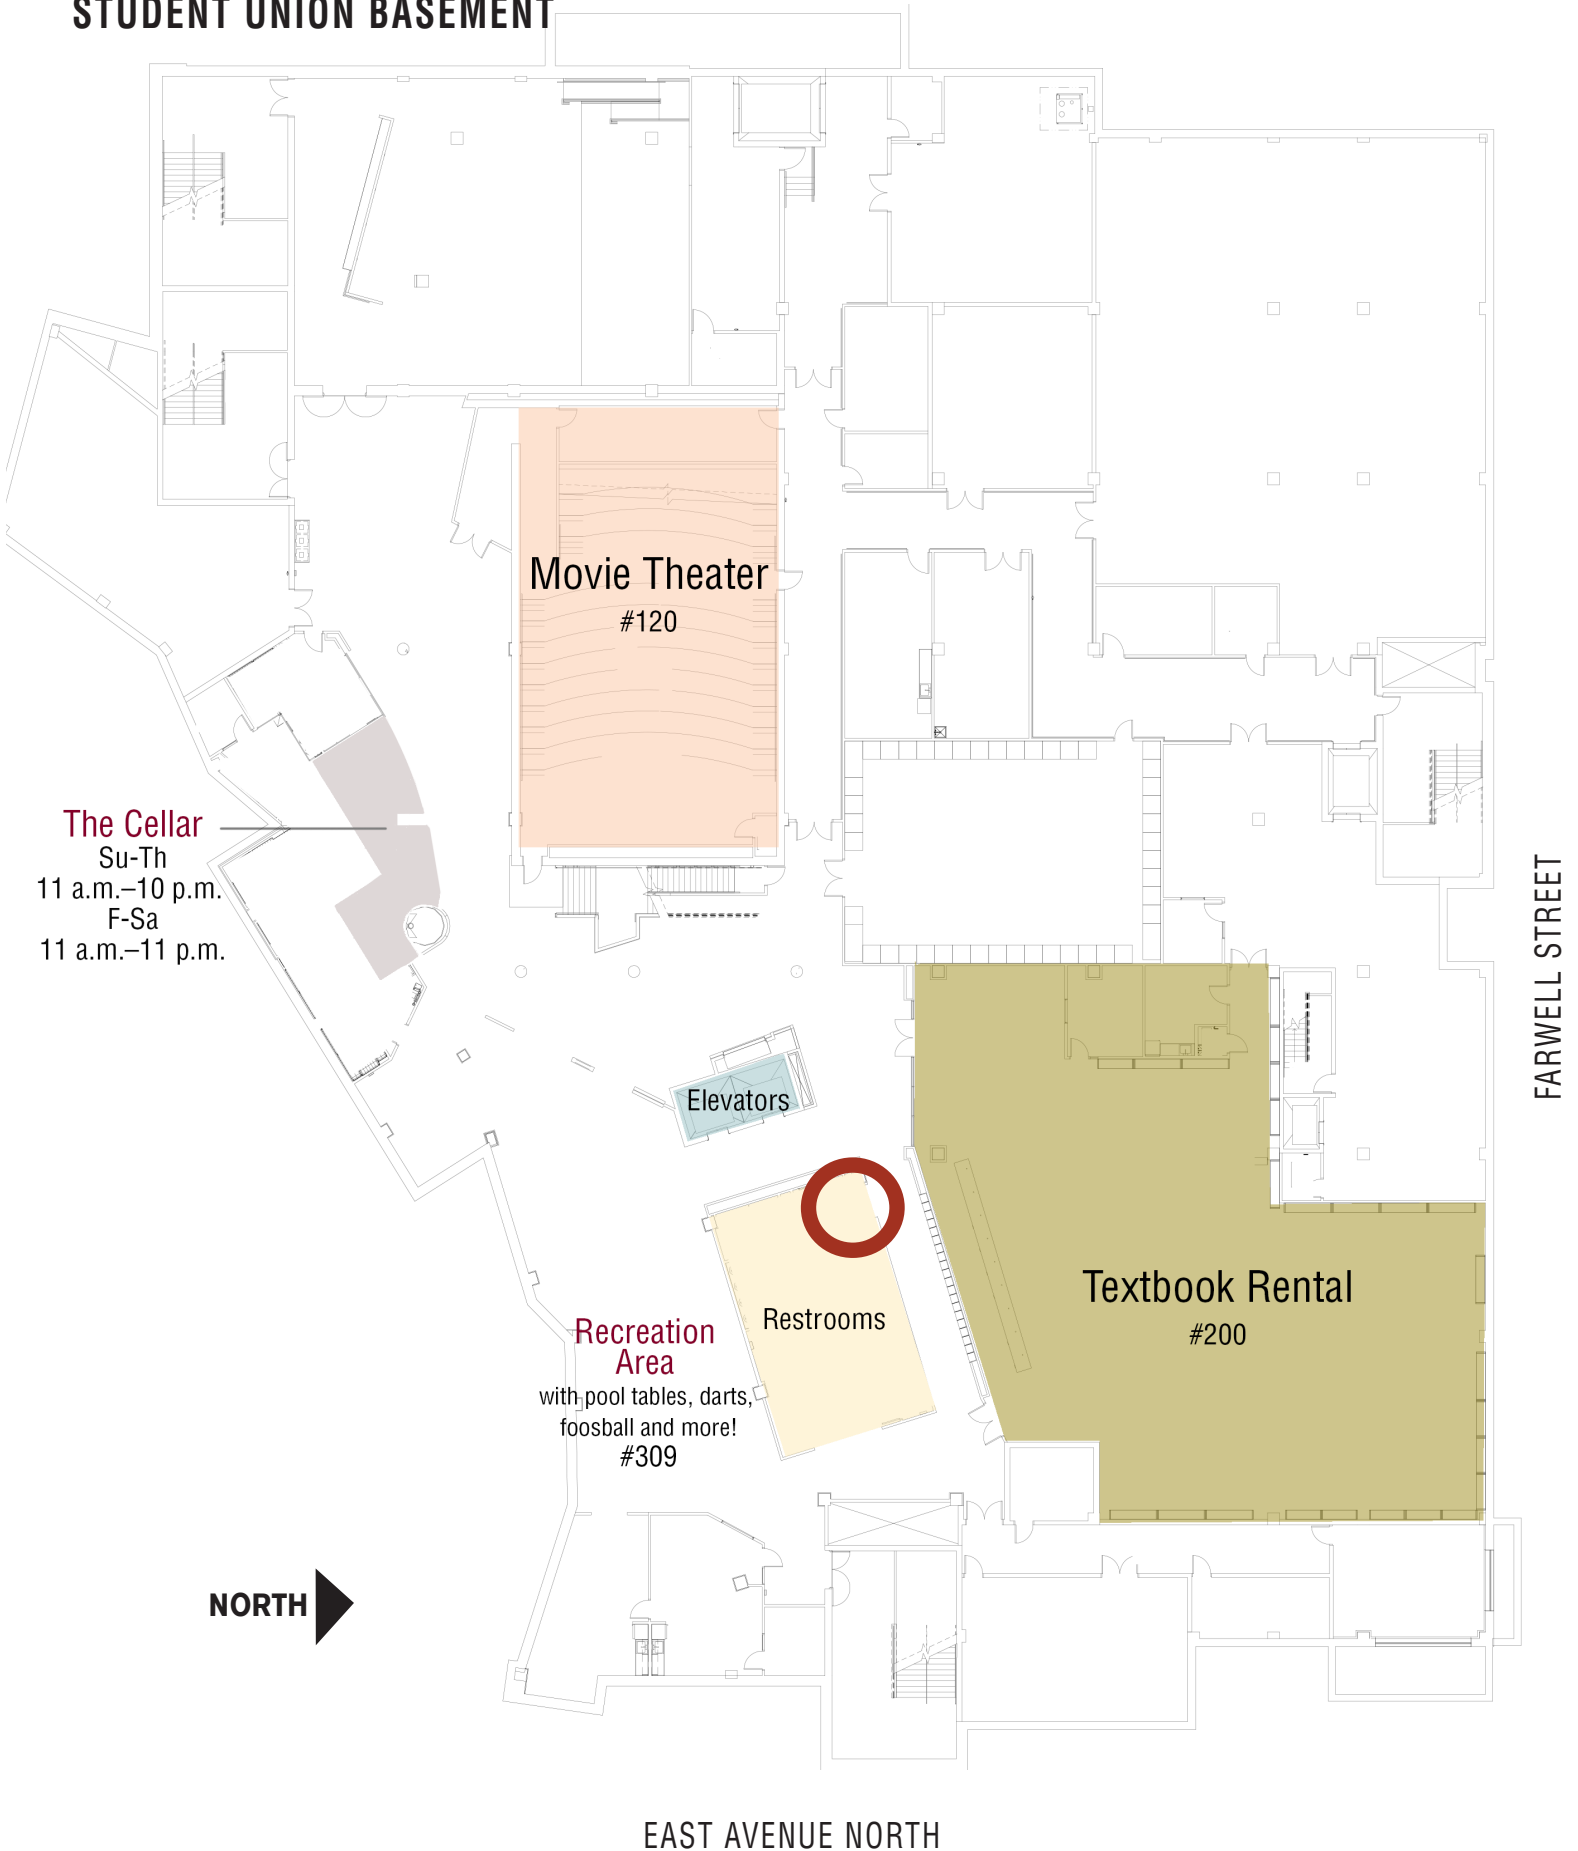

UNIVERSITY OF WISCONSIN-LA CROSSE

STUDENT UNION BASEMENT

The Cellar
Su-Th
11 a.m.–10 p.m.
F-Sa
11 a.m.–11 p.m.

Movie Theater
#120

Elevators

Recreation Area
with pool tables, darts,
foosball and more!
#309

Restrooms

Textbook Rental
#200

NORTH 

FARWELL STREET

EAST AVENUE NORTH