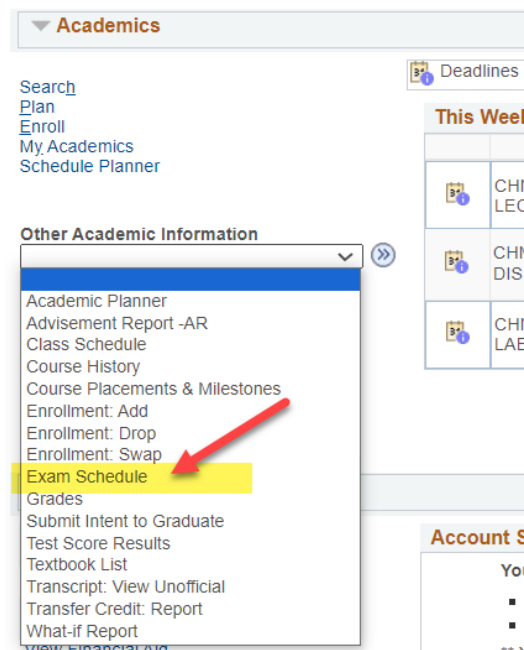

Final Exam Schedules

Your individual Final Exam Schedule will be available to view in your WINGS Student Center mid-way through the semester. You can figure out your schedule early by using the University's Final Exam Schedule chart and finding which exam time matches up with each of your courses. It is located here: <https://www.uwlax.edu/records/faculty-staff-resources/final-exam-schedule/>.

1. Log into WINGS and open the drop down menu in the Academics section. Select **Exam Schedule** and click on the arrow button.

Tip: There is also a link to your final exam schedule from your normal Weekly Schedule page. Your normal class schedule and final exam schedule have to be viewed in separate calendars.

My Class Schedule

2. If the schedule has not been entered yet, the message will say this:

[Search](#)[Plan](#)**Enroll**[My Academics](#)[My Class Schedule](#) | [Add](#) | [Drop](#) | [Swap](#) | [Term Information](#)